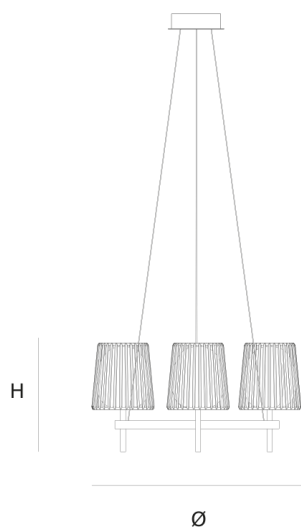

Product data sheet

Date: June 15th 2021

ABOUT **JULIA SINGLE**

CHANDELIER by Daniel Becker

A reinterpretation of the classic textile plissé shade. Julia series includes suspensions, chandeliers, wall, floor and table lamps. Each one consists of two shades: the outer is handmade of brass, while the inner is made of translucent glass. Both shades are connected to a classic table lamp in a way that signifies the present archetypal gesture.

DIMENSIONS

Ø 70 cm 27.6 inch
H 35 cm 13.8 inch

LIGHTSOURCE

3 x E14 led, 4 W, 780LM,
2000-2900K

FINISH

Chrome plated
Brass

TYPE.NR

CANOPY

Ø 17 cm 6.7 inch
H 5 cm 2 inch

INCLUDED

Yes

CABLELENGTH

Up to 200 cm 78 inch

TYPE	chandelier
STANDARD	The fixture is supplied with dim to warm led lamps. Black canopy with cover plate in matching colour of the fixture.
OPTIONAL	
TRANSFORMER/DRIVER	n/a
DIMMING	led dimmer